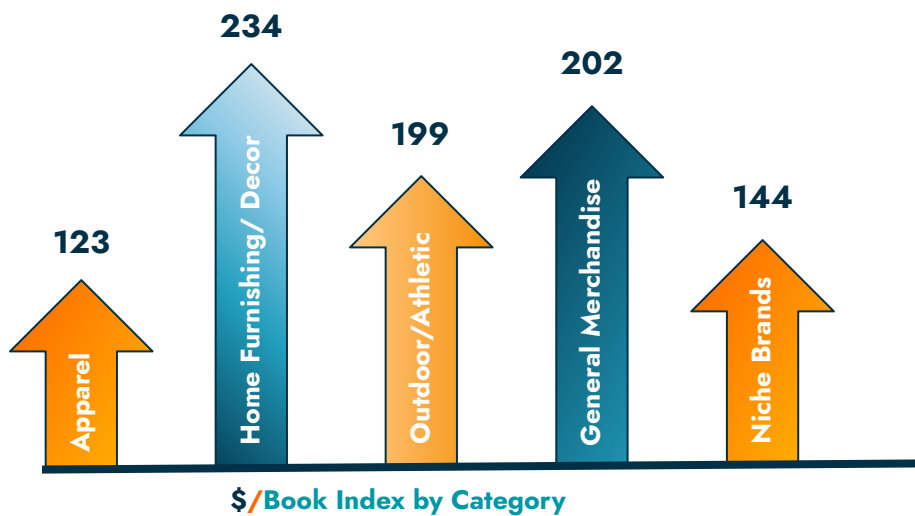

Transform Your Unknown Website Visitors Into New Customers

- ✓ Turn “lost” website traffic into revenue
- ✓ Increase response rates and ROI
- ✓ Get results like these:

“We’re thrilled with the results we are getting with the Path2Response enhanced site visitation data. We are seeing results around 300 index for \$/bk. I highly recommend testing!”

- Director of Circulation, Home Furnishing Brand

Add a website tag to enhance your Path2Response model and supercharge results!

STEP ONE

Add a simple piece of code - a tag - to your website. The tag is invisible to visitors, and does not impact your site performance.

STEP TWO

The website tag helps us match your site visitors to individuals in the ever-expanding Path2Response database.

STEP THREE

Path2Response enhances your audience model with site visitor data and you get supercharged results!